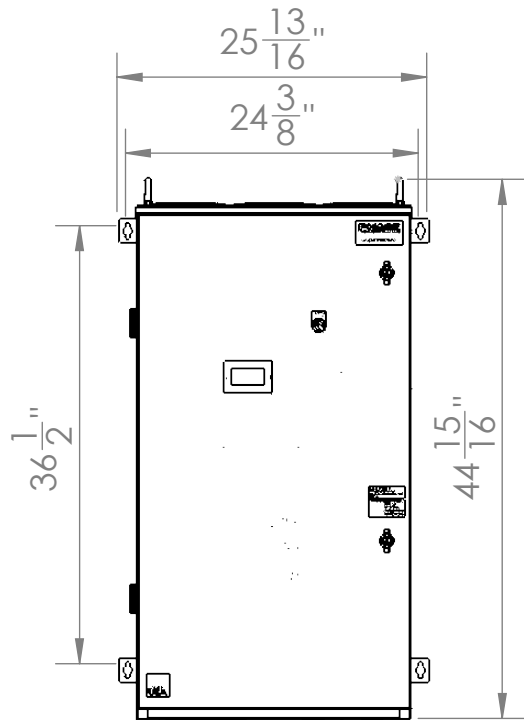

16 ³/₄"

TOP

25 ¹³/₁₆"

24 ³/₈"

36 ¹/₂"

44 ¹⁵/₁₆"

FRONT

20 ¹/₈"

19"

SIDE - 3R KIT AND BREAKER

46 ¹/₈"

FRONT - 3R KIT AND BREAKER

MODELS
PT030
PT040/PT440
PT050/PT450
PT060/PT460
PT075/PT475
PT4100

UNLESS OTHERWISE SPECIFIED:
 NO DIM, ±0.060" TO MODEL
 0.XX: ±0.02" 0.XXX: ±0.010"
 ANGLES: ±1°
 HOLE Ø: ±0.020" TO MODEL
 HOLE ⌀: ±0.010" TO MODEL

Drawing Title: Phase Perfect® Digital Phase Converter - Large Frame			
Part Number: See Model Table		Revision: 001	
Material:			
Finish:			
Drawn by: AHK		Checked/Approved by: JLT	
Scale: 1:12	Sheet: 1 of 2	Date: 8/19/2019	Units: IN