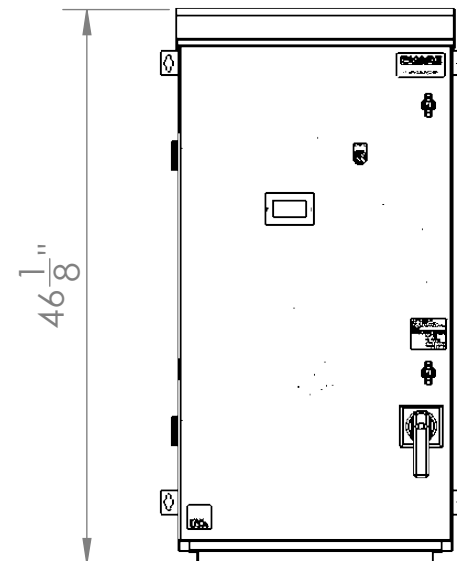

16 ³/₄"

TOP

25 ¹³/₁₆"

24 ³/₈"

36 ¹/₂"

44 ¹⁵/₁₆"

FRONT

20 ¹/₈"

19"

SIDE - 3R KIT AND BREAKER

46 ¹/₈"

FRONT - 3R KIT AND BREAKER

MODELS
PT030
PT040/PT440
PT050/PT450
PT060/PT460
PT075/PT475
PT4100

UNLESS OTHERWISE SPECIFIED:
 NO DIM, ±0.060" TO MODEL
 0.XX: ±0.02" 0.XXX: ±0.010"
 ANGLES: ±1°
 HOLE Ø: ±0.020" TO MODEL
 HOLE ⌀: ±0.010" TO MODEL