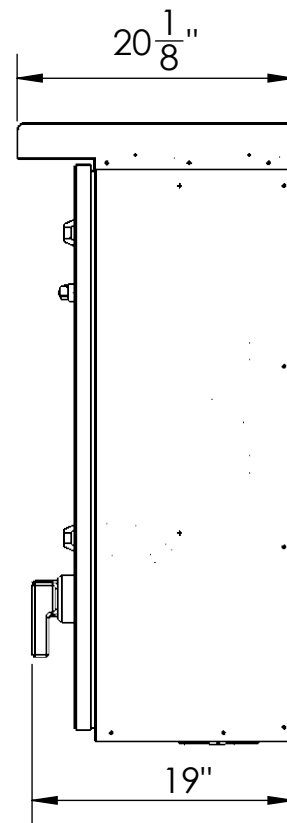

16 ³/₄"

TOP

25 ¹³/₁₆"

24 ³/₈"

36 ¹/₂"

44 ¹⁵/₁₆"

FRONT

20 ¹/₈"

19"

SIDE - 3R KIT AND BREAKER

46 ¹/₈"

FRONT - 3R KIT AND BREAKER

MODELS
PT030
PT040/PT440
PT050/PT450
PT060/PT460
PT075/PT475
PT4100

UNLESS OTHERWISE SPECIFIED:
 NO DIM, ±0.060" TO MODEL
 0.XX: ±0.02" 0.XXX: ±0.010"
 ANGLES: ±1°
 HOLE Ø: ±0.020" TO MODEL
 HOLE ⌀: ±0.010" TO MODEL

Drawing Title: Phase Perfect® Digital Phase Converter - Large Frame			
Part Number: See Model Table		Revision: 001	
Material:			
Finish:			
Drawn by: AHK		Checked/Approved by: JLT	
Scale: 1:12	Sheet: 1 of 2	Date: 8/19/2019	Units: IN

TOP

FRONT - 3R KIT AND BREAKER

FRONT

SIDE - 3R KIT AND BREAKER

MODELS
PT030
PT040/PT440
PT050/PT450
PT060/PT460
PT075/PT475
PT4100

Drawing Title: Phase Perfect® Digital Phase Converter - Large Frame			
Part Number: See Model Table		Revision: 001	
Material:			
Finish:			
Drawn by: AHK		Checked/Approved by: JLT	
Scale: 1:12	Sheet: 2 of 2	Date: 8/19/2019	Units: IN