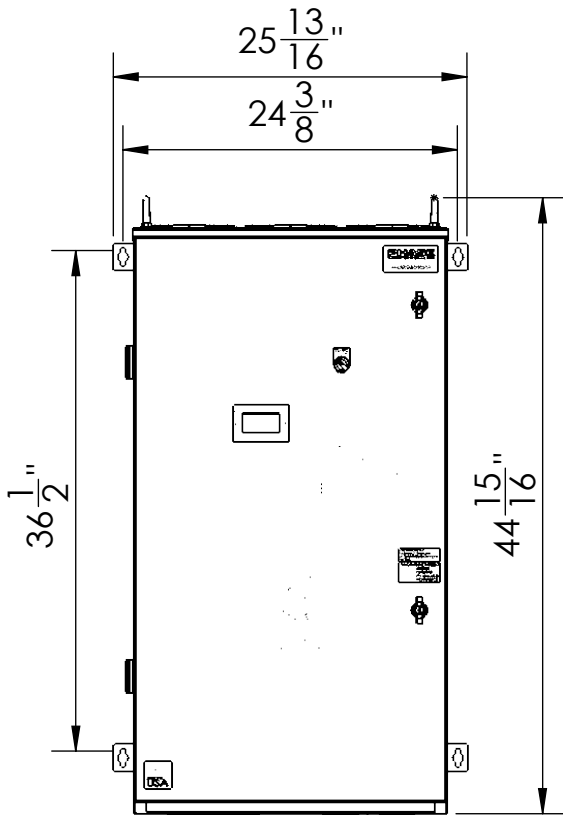

TOP

FRONT - 3R KIT AND BREAKER

FRONT

SIDE - 3R KIT AND BREAKER

MODELS
PT030
PT040/PT440
PT050/PT450
PT060/PT460
PT075/PT475
PT4100

Drawing Title: Phase Perfect® Digital Phase Converter - Large Frame			
Part Number: See Model Table		Revision: 001	
Material:			
Finish:			
Drawn by: AHK		Checked/Approved by: JLT	
Scale: 1:12	Sheet: 2 of 2	Date: 8/19/2019	Units: IN