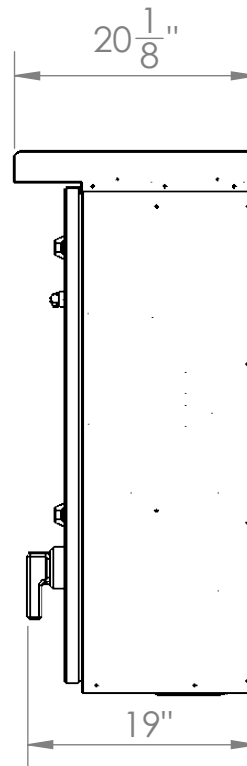

16 ³/₄"

TOP

25 ¹³/₁₆"

24 ³/₈"

36 ¹/₂"

44 ¹⁵/₁₆"

FRONT

20 ¹/₈"

19"

SIDE - 3R KIT AND BREAKER

46 ¹/₈"

FRONT - 3R KIT AND BREAKER

MODELS
PT030
PT040/PT440
PT050/PT450
PT060/PT460
PT075/PT475
PT4100

UNLESS OTHERWISE SPECIFIED:
 NO DIM, ±0.060" TO MODEL
 0.XX: ±0.02" 0.XXX: ±0.010"
 ANGLES: ±1°
 HOLE Ø: ±0.020" TO MODEL
 HOLE ⌀: ±0.010" TO MODEL

Drawing Title: Phase Perfect® Digital Phase Converter - Large Frame			
Part Number: See Model Table		Revision: 001	
Material:			
Finish:			
Drawn by: AHK		Checked/Approved by: JLT	
Scale: 1:12	Sheet: 1 of 2	Date: 8/19/2019	Units: IN

TOP

FRONT - 3R KIT AND BREAKER

FRONT

SIDE - 3R KIT AND BREAKER

MODELS
PT030
PT040/PT440
PT050/PT450
PT060/PT460
PT075/PT475
PT4100

Drawing Title: Phase Perfect® Digital Phase Converter - Large Frame			
Part Number: See Model Table		Revision: 001	
Material:			
Finish:			
Drawn by: AHK		Checked/Approved by: JLT	
Scale: 1:12	Sheet: 2 of 2	Date: 8/19/2019	Units: IN