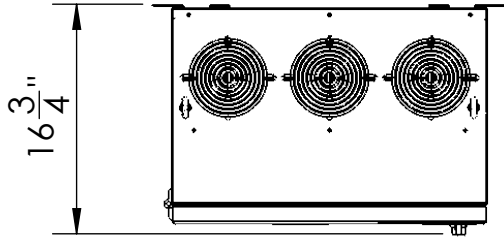

TOP

FRONT

MODELS
PT030
PT040/PT440
PT050/PT450
PT060/PT460
PT075/PT475
PT4100

Drawing Title: Phase Perfect® Digital Phase Converter - Large Frame			
Part Number: See Model Table		Revision: 001	
Material:			
Finish:			
Drawn by: AHK		Checked/Approved by: JLT	
Scale: 1:12	Sheet: 2 of 2	Date: 8/19/2019	Units: IN

PHASE
TECHNOLOGIES

This drawing and any information contained within are the confidential and copyright property of Phase Technologies, LLC © and MUST NOT BE DISCLOSED, COPIED, LOANED in whole or part or used for any purpose without the written permission of Phase Technologies, LLC.