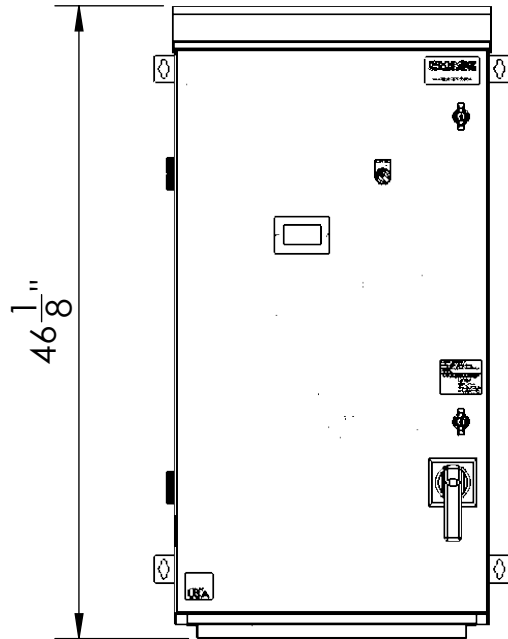

FRONT - 3R KIT AND BREAKER